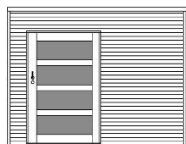

Width	Depth	Price	Timber floor	Paint or Stain Finish	Deck base foundation	Assembly
350 cm	200 cm	£6,949	£263	£810	£945	£810
350 cm	250 cm	£7,591	£329	£884	£1,181	£895
350 cm	300 cm	£8,233	£395	£957	£1,418	£975

Other sizes available upon request