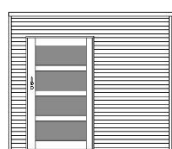

Modern Shed Cedar specifications and price list 2021

-timber	Untreated Cedar (optional colour treatment)
-total height:	229cm (237cm with a floor)
-cladding:	Western red cedar flat cladding
-roof beams:	34mm x 145mm
-doors:	Sliding door 125cm x 200cm with frosted glass
-glazing:	Single glass 4mm
-roofing finish:	EPDM with internal gutter outlet and downpipe
-floor:	19mm x 88mm Tongue & groove floor

Modern Shed Cedar

Width	Depth	Price	Timber floor	Paint or Stain Finish	Deck base foundation	Assembly
300 cm	200 cm	£6,389	£226	£736	£810	£770
300 cm	250 cm	£7,004	£282	£810	£1,013	£850
300 cm	300 cm	£7,619	£338	£884	£1,215	£895

Other sizes available upon request

Width	Depth	Price	Timber floor	Paint or Stain Finish	Deck base foundation	Assembly
350 cm	200 cm	£6,949	£263	£810	£945	£810
350 cm	250 cm	£7,591	£329	£884	£1,181	£895
350 cm	300 cm	£8,233	£395	£957	£1,418	£975

Other sizes available upon request

Additional options

Bottom hinged window 125cm x 40cm single glazed frosted glass £338

Delivery

Delivery costs are included in the price but are dependent upon access and location.