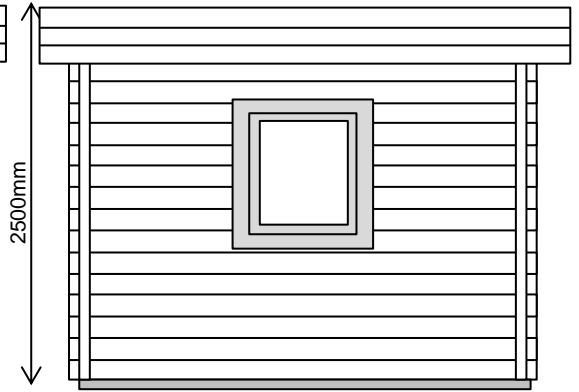

Specifications

3m x 5m Cabin 45mm

3000mm

5000mm

2500mm

Scale 1:50 on A4

Garden Affairs
Quality Garden Buildings

Garden Affairs Limited
288 Frome Rd, Trowbridge Wiltshire. BA14 0DT
Tel: 01225 774566 Fax : 01225 767383
email : sales@gardenaffairs.co.uk