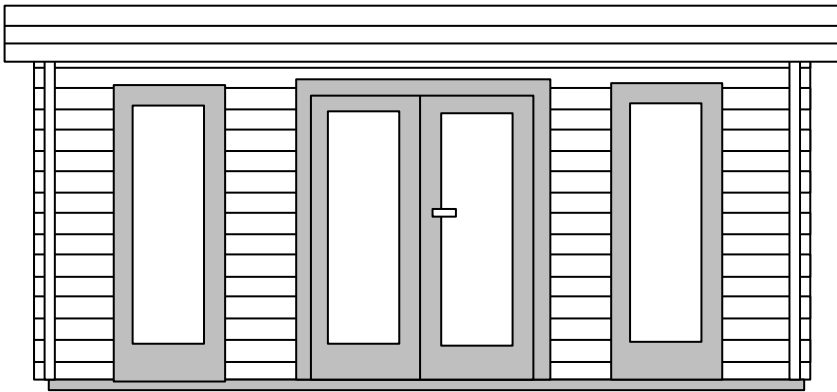

Specifications

3m x 5m Cabin 45mm

3000mm

5000mm

2500mm

Scale 1:50 on A4

Garden Affairs
Quality Garden Buildings

Garden Affairs Limited
288 Frome Rd, Trowbridge Wiltshire. BA14 0DT
Tel: 01225 774566 Fax : 01225 767383
email : sales@gardenaffairs.co.uk

Date	
Reference	Hamilton Log Cabin
Project	Garden Room