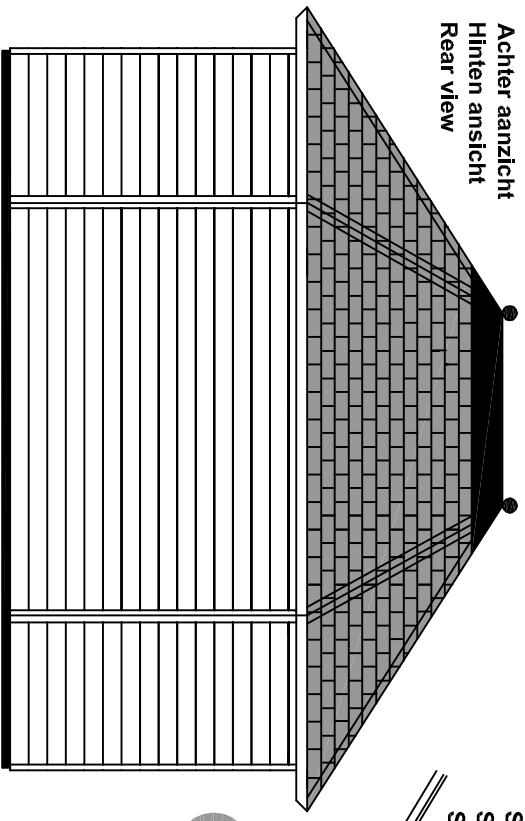

Achter aanzicht
Hinten ansicht
Rear view

A

Shingledak
Schindeldach
Shingleroof