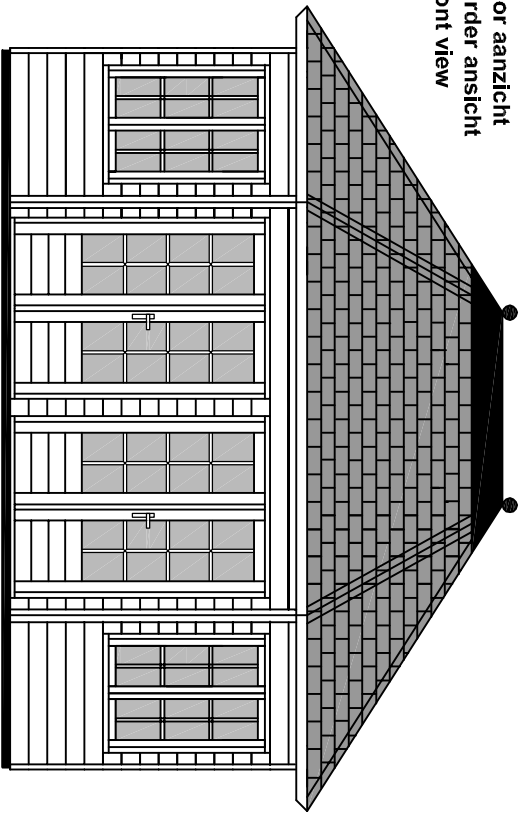

Voor aanzicht
Vorder ansicht
Front view

+/- 2300 mm.   +/- 1350 mm.
+/- 3650 mm.